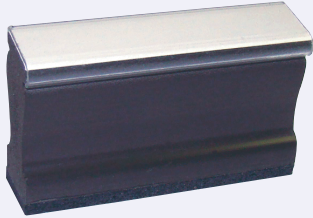

WOOD HANDLES

MOULDING

HANDLE

\$3.00 Extra / 12 Lines Max.

RULER (When sizing a moulding or handle **ROUND UP TO THE NEAREST INCH.**)

Moulding & Dies	up to 1"	up to 2"	up to 3"	up to 4"	add 1"
1 Line (up to 1/4")	11.00	11.00	12.00	14.00	+2.00
2 Lines (up to 1/2")	11.00	12.00	14.00	15.00	+2.00
3 Lines (up to 3/4")	14.00	15.00	17.00	18.00	+2.00
4 Lines (up to 1")	17.00	18.00	20.00	21.00	+2.00
5 Lines (up to 1 1/4")	18.00	21.00	23.00	24.00	+2.00
6 Lines (up to 1 1/2")	21.00	23.00	24.00	25.00	+3.00
7 Lines (up to 1 3/4")	23.00	25.00	26.00	29.00	+3.00
8 Lines (up to 2")	24.00	27.00	29.00	32.00	+3.00
9 Lines (up to 2 1/4")	27.00	30.00	32.00	35.00	+3.00
10 Lines (up to 2 1/2")	29.00	32.00	33.00	35.00	+3.00
Additional Lines	+2.00	+2.00	+3.00	+3.00	+3.00

Use this grid to size your stamp. It has been set to the actual size of each measurement. Price does not include ink pad.

INK PADS

- #1 Ink Pad (2 3/4" x 4 1/4").....\$ 9.00
- #2 Ink Pad (3 1/4" x 6 1/8")\$13.00
- #3 Ink Pad (4 1/4" x 7 3/8")\$21.00